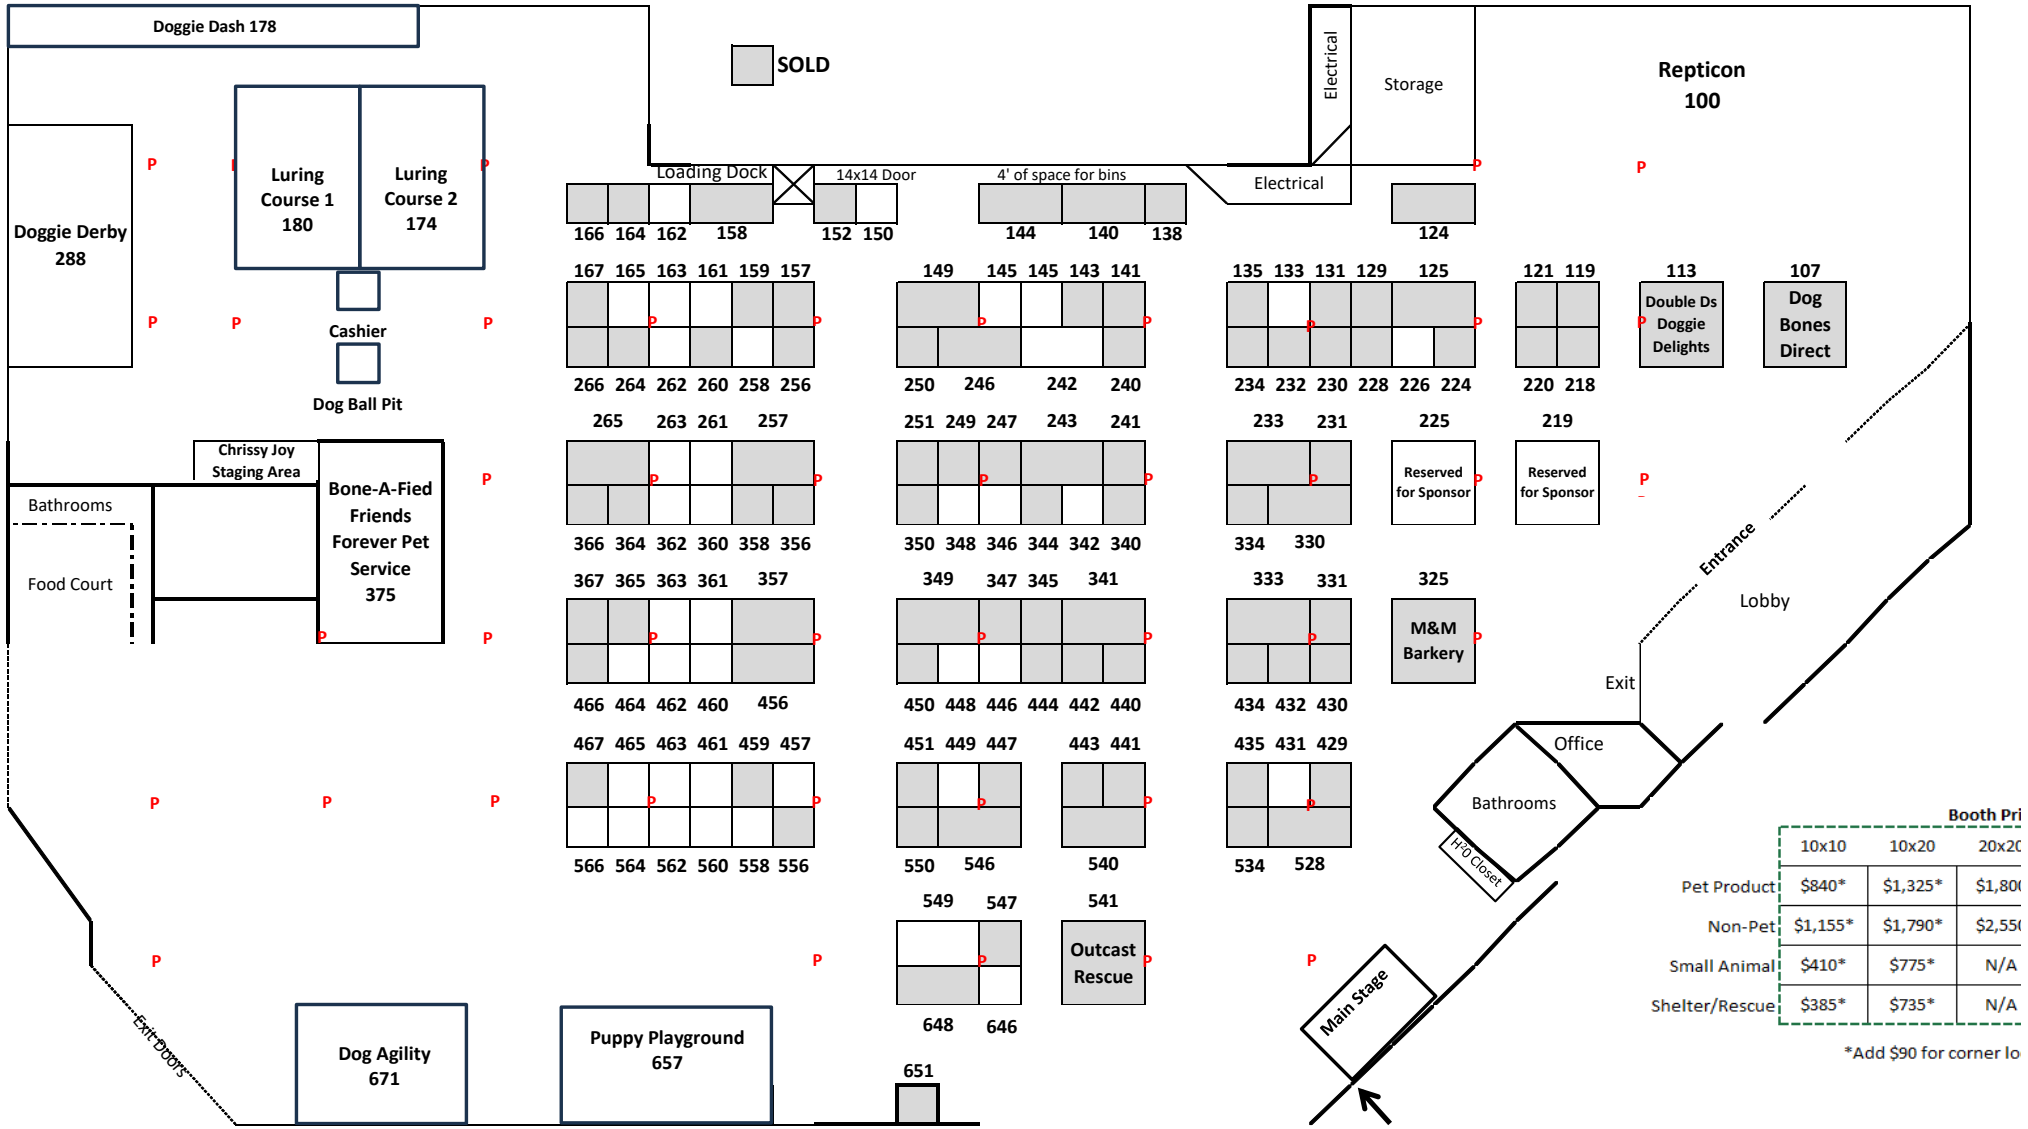

2024 Super Pet Expo Edison - March 1-3, 2024 - New Jersey Convention Expo Center - Edison, NJ

	Booth Pri		
	10x10	10x20	20x20
Pet Product	\$840*	\$1,325*	\$1,800*
Non-Pet	\$1,155*	\$1,790*	\$2,550*
Small Animal	\$410*	\$775*	N/A
Shelter/Rescue	\$385*	\$735*	N/A

*Add \$90 for corner lot