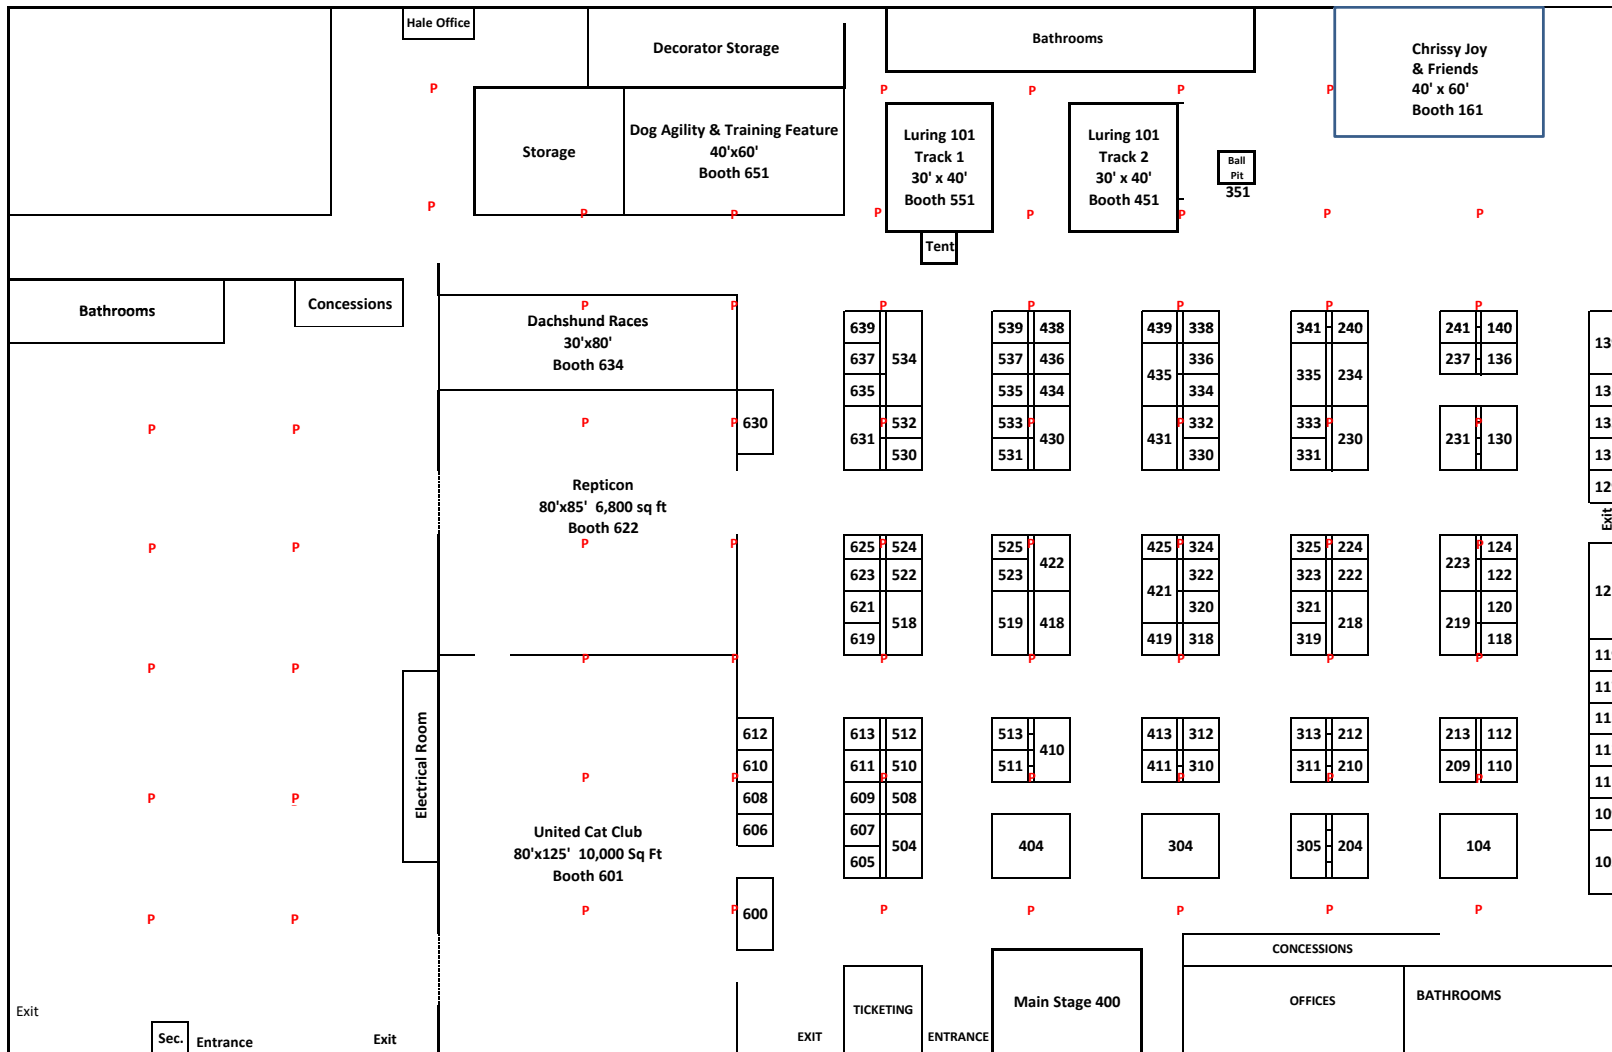

22nd Annual Super Pet Expo Chantilly - March 17-19, 2023 - Dulles Expo Center - Chantilly, VA

Booth Pricing

	10x10	10x20	20x20	Corner	Web
Pet Product	\$865	\$1,330	\$1,825	\$90	\$50
Non-Pet	\$1,200	\$1,740	\$2,620	\$90	\$50
Small Animal	\$395	\$754	N/A	\$90	\$50
Shelter/Rescue	\$375	\$715	N/A	\$90	\$50

Fri. 3PM - 8PM

Sat 10AM - 7PM

Sun 10AM - 5PM